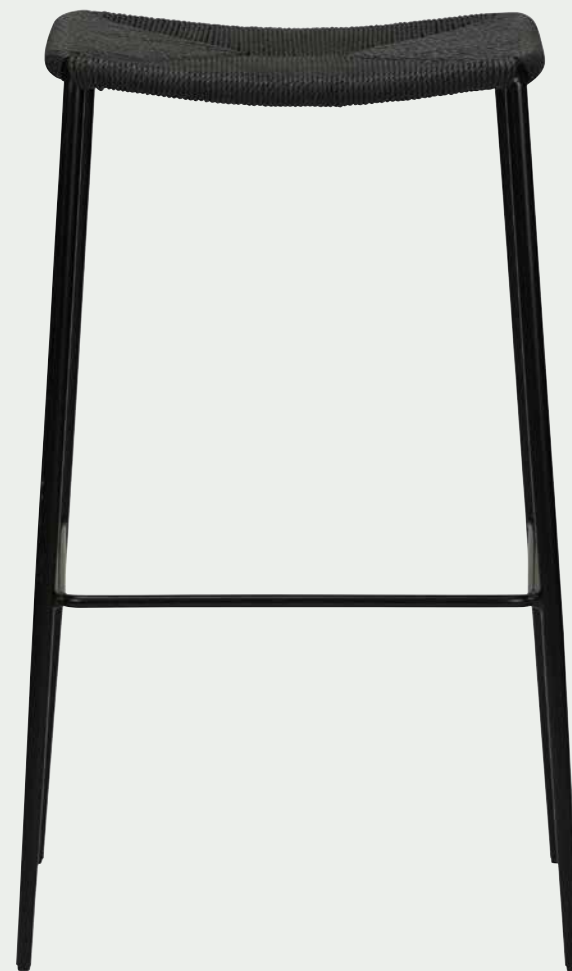

DAN  FORM

STILETTO  
BY SAYS WHO

Natural: 300232820

Paper cord seat.  
Legs in black powder coated metal.

Black: 300232810

STILETTO

DAN  FORM

TUSH CHAIR  
BY SAYS WHO