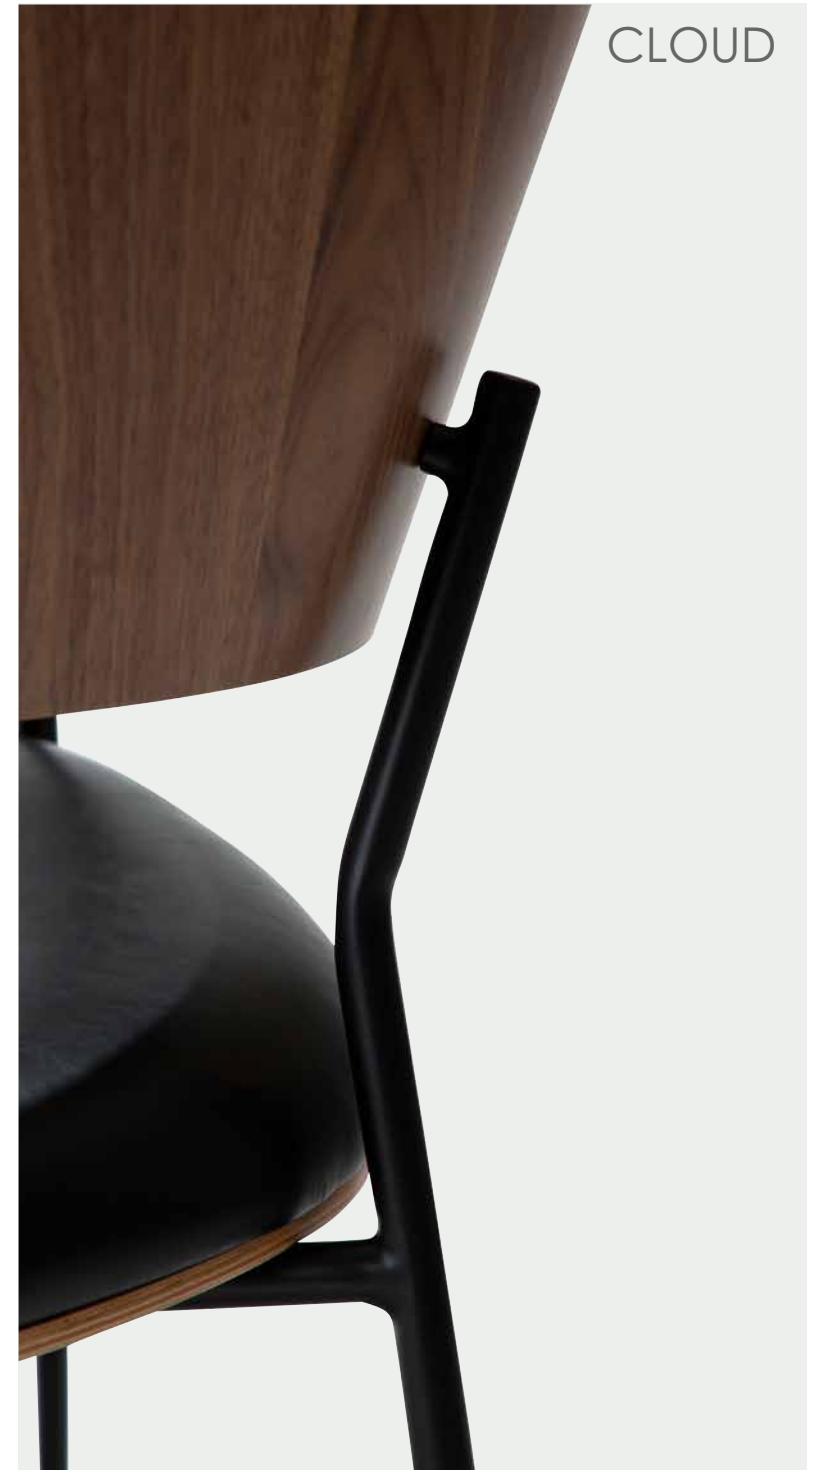

700200630

Available in art. leather with oak or walnut veneer back and black legs.

700200650

CLOUD