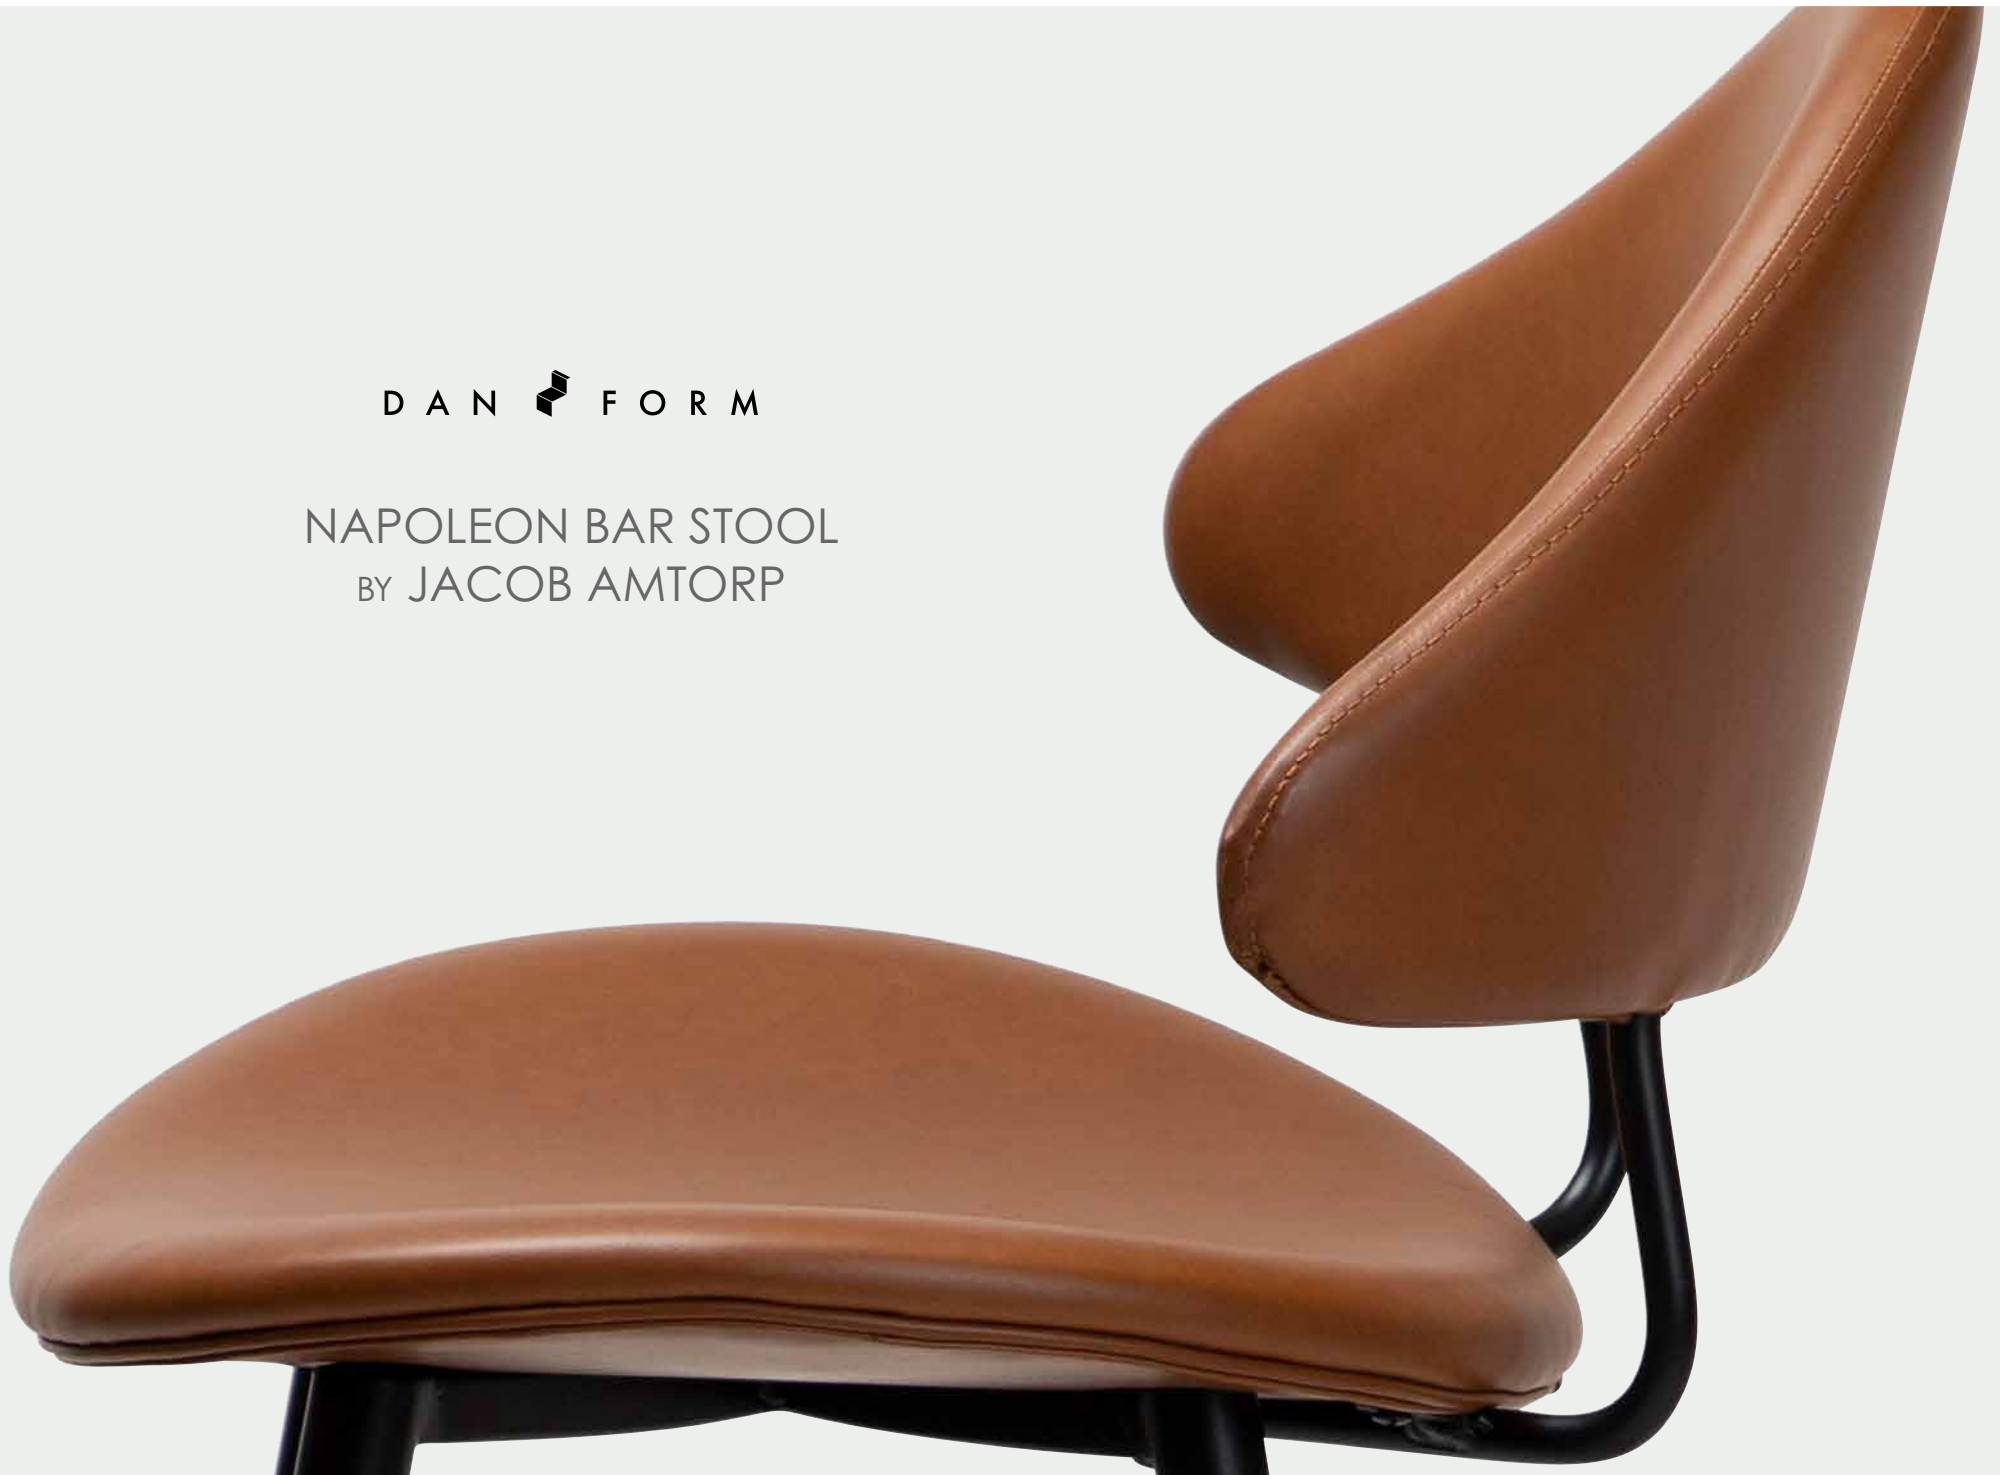

# NAPOLEON

# NAPOLEON

Counter: 300204100

Available in artificial leather.  
Legs in black powder coated metal.

Counter: 300204101

DAN  FORM

NAPOLEON BAR STOOL  
BY JACOB AMTORP

DAN  FORM

OOID TABLE  
BY SANNE PROTIN