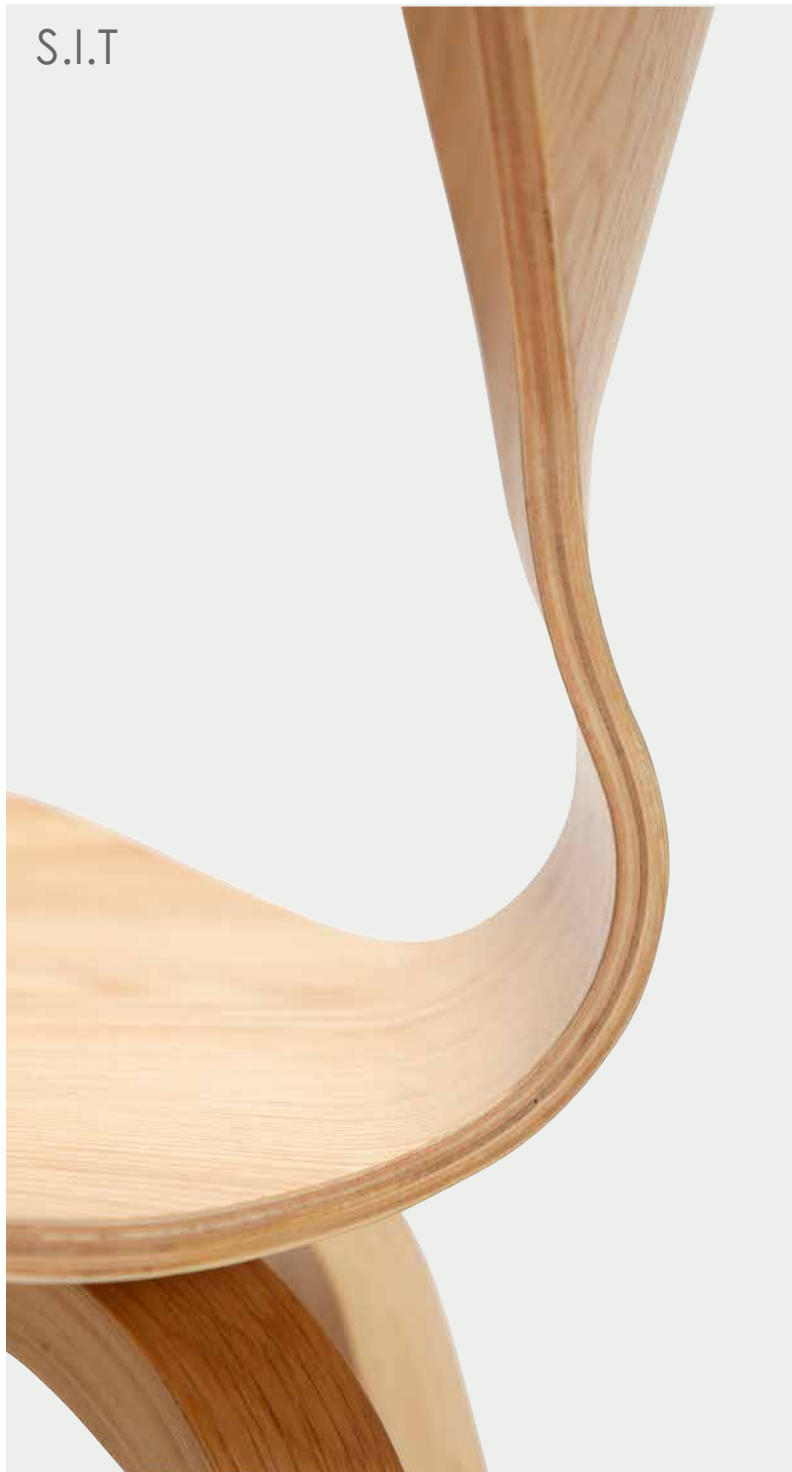

100500910

Powder coated metal  
with paper cord seat.

Counter: 300500910

SAVA

S.I.T

100208103

Available in form pressed wood veneer.  
Legs in wood veneer.

100208102